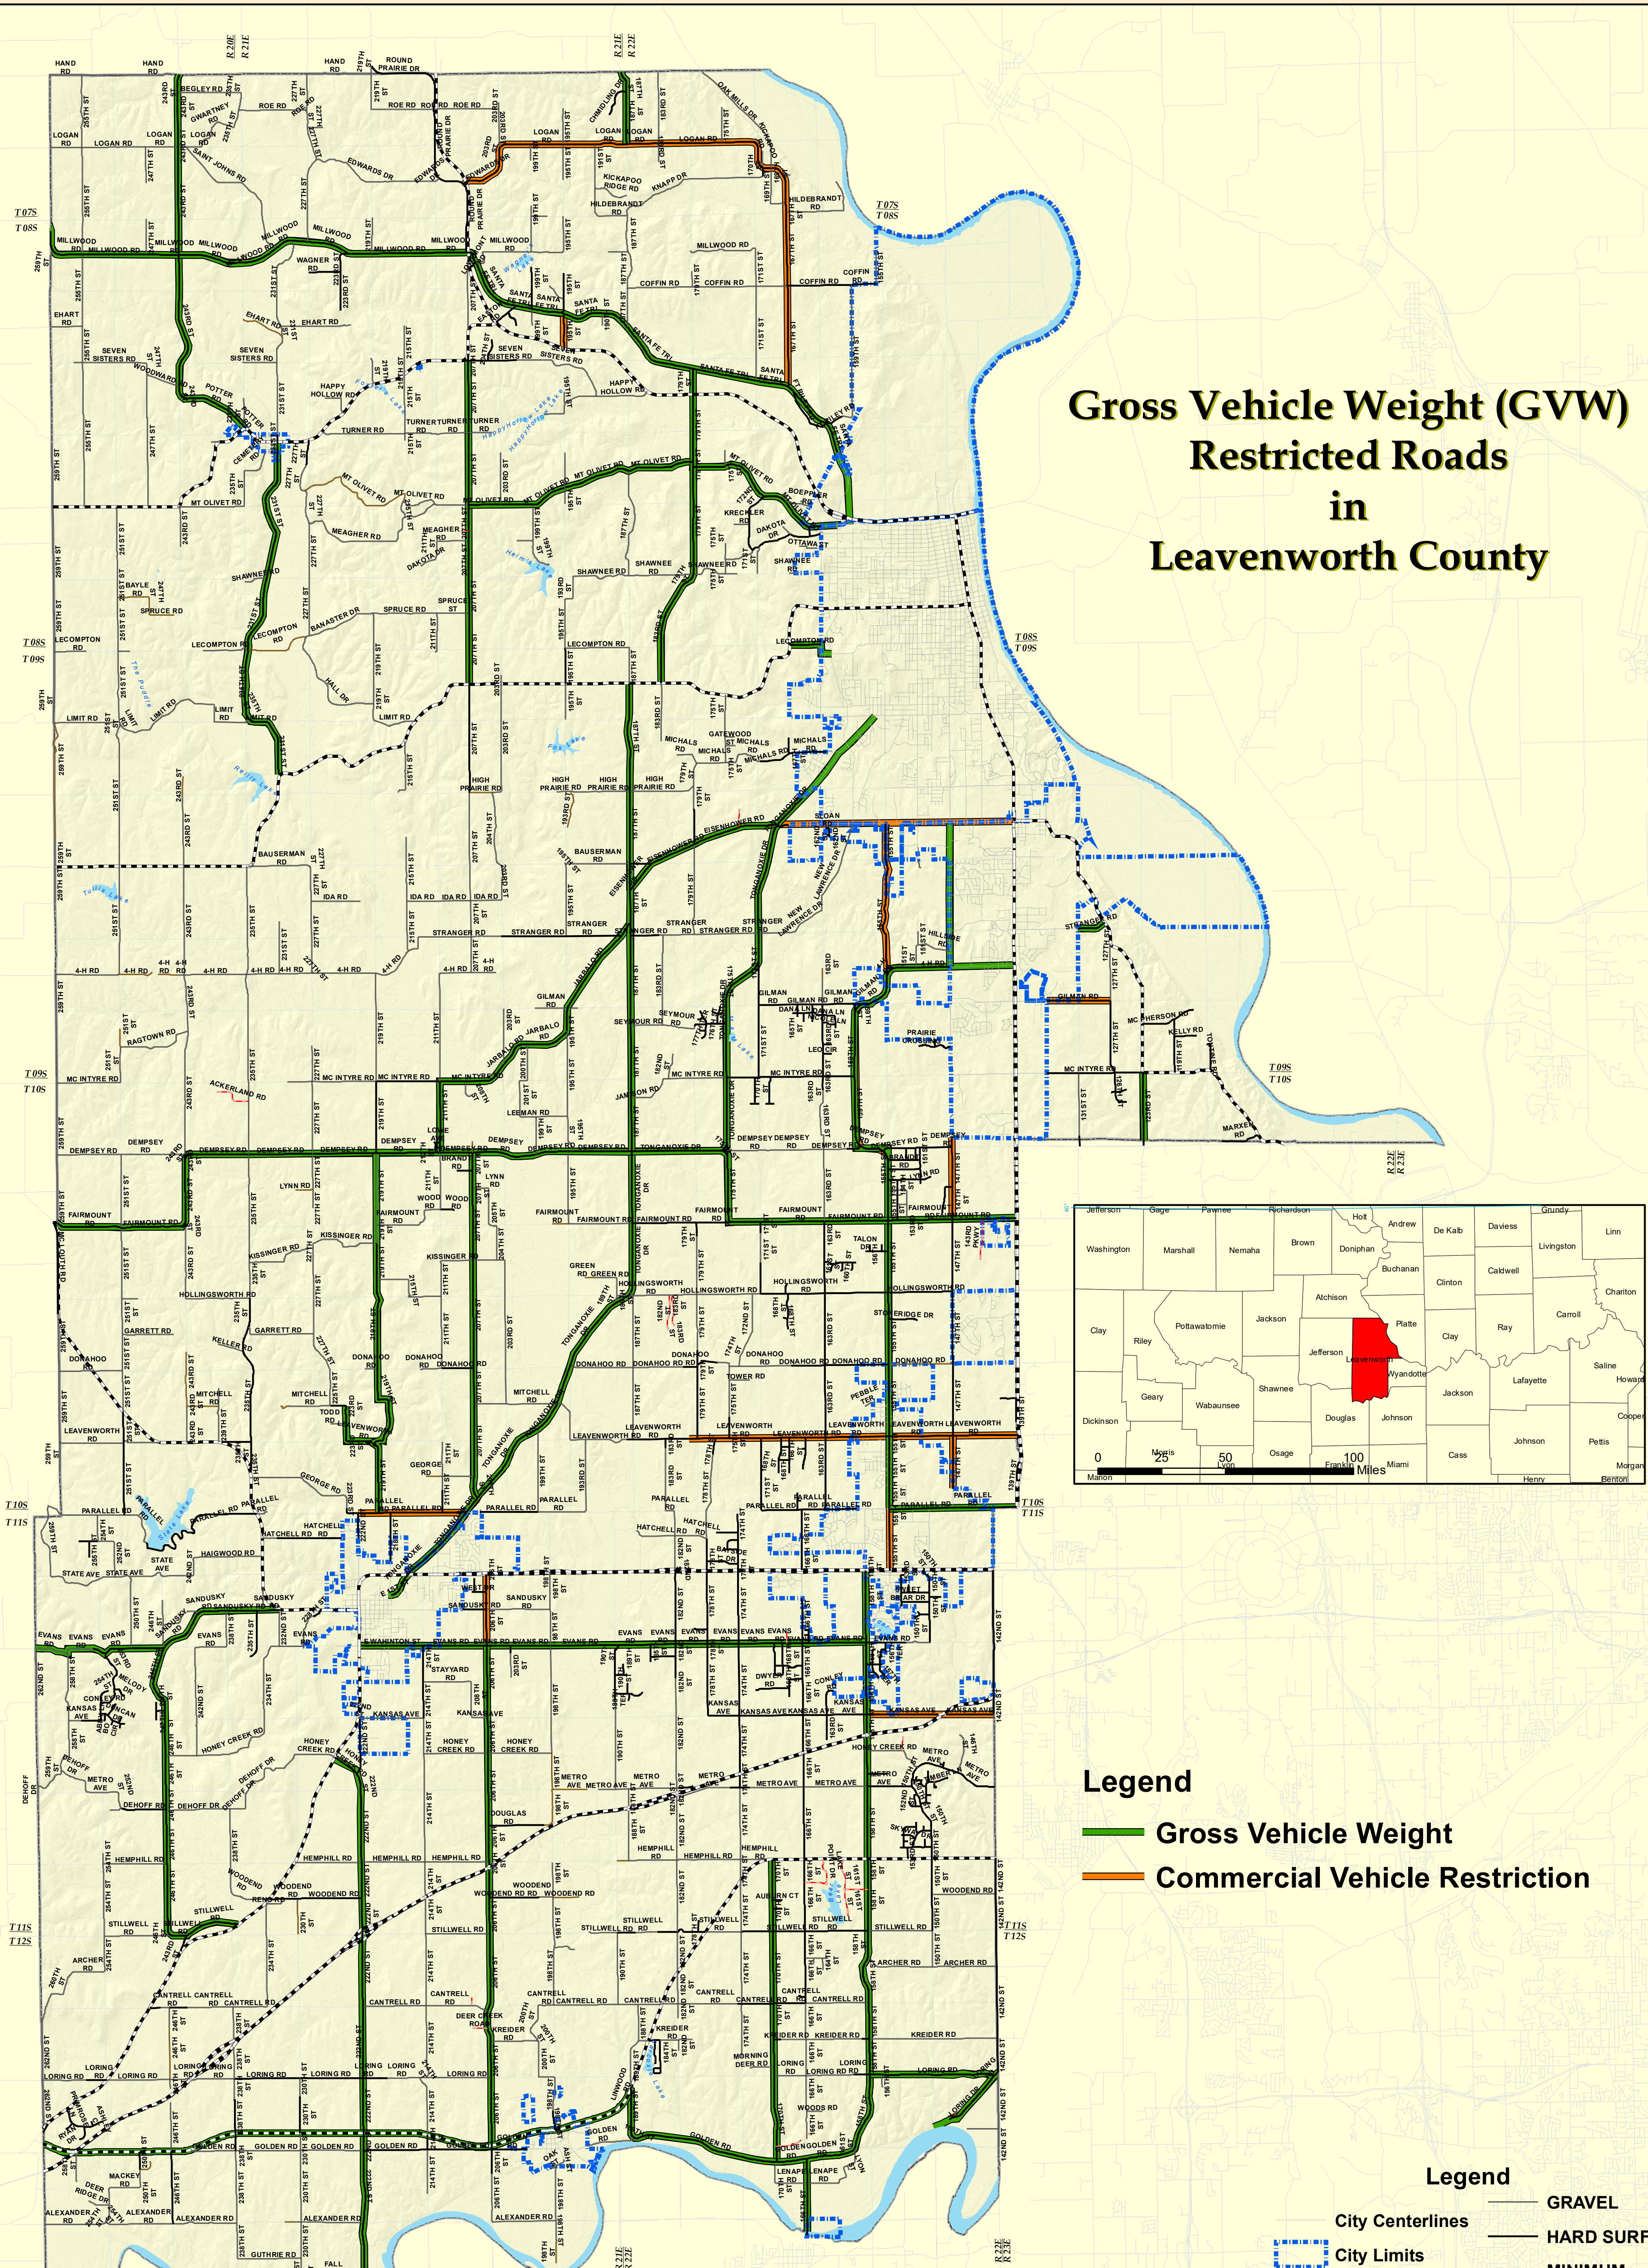

LEAVENWORTH COUNTY KANSAS 2025

Gross Vehicle Weight (GVW) Restricted Roads in Leavenworth County

- Legend**
- Gross Vehicle Weight
 - Commercial Vehicle Restriction

- Legend**
- GRAVEL
 - HARD SURFACE
 - MINIMUM
 - PRIVATE
 - State Maintained
 - City Limits
 - City Centerlines
 - County Boundary
 - Sections

Projection: NAD 1983 State Plane Kansas 1501 (US Feet)
 Disclaimer: Map is projected in real-world coordinates.
 However, it is not intended for legal purposes.
 Measurement accuracy is not guaranteed.