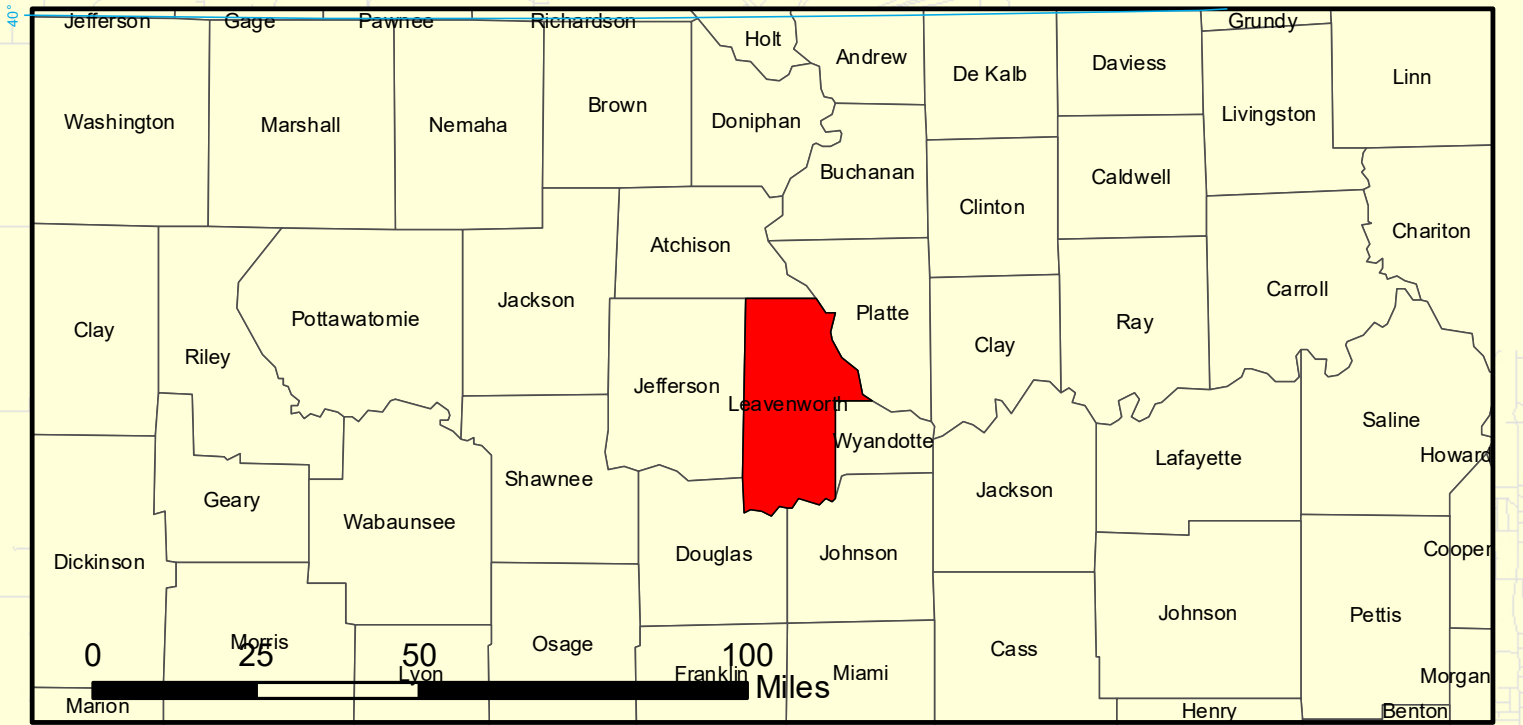

LEAVENWORTH COUNTY KANSAS 2025

Gross Vehicle Weight (GVW) Restricted Roads in Leavenworth County

- Legend**
- Gross Vehicle Weight
 - Commercial Vehicle Restriction

- Legend**
- GRAVEL
 - HARD SURFACE
 - MINIMUM
 - PRIVATE
 - State Maintained
 - City Limits
 - City Centerlines
 - County Boundary
 - Sections

Projection: NAD 1983 State Plane Kansas 1501 (US Feet)
 Disclaimer: Map is projected in real-world coordinates.
 However, it is not intended for legal purposes.
 Measurement accuracy is not guaranteed.